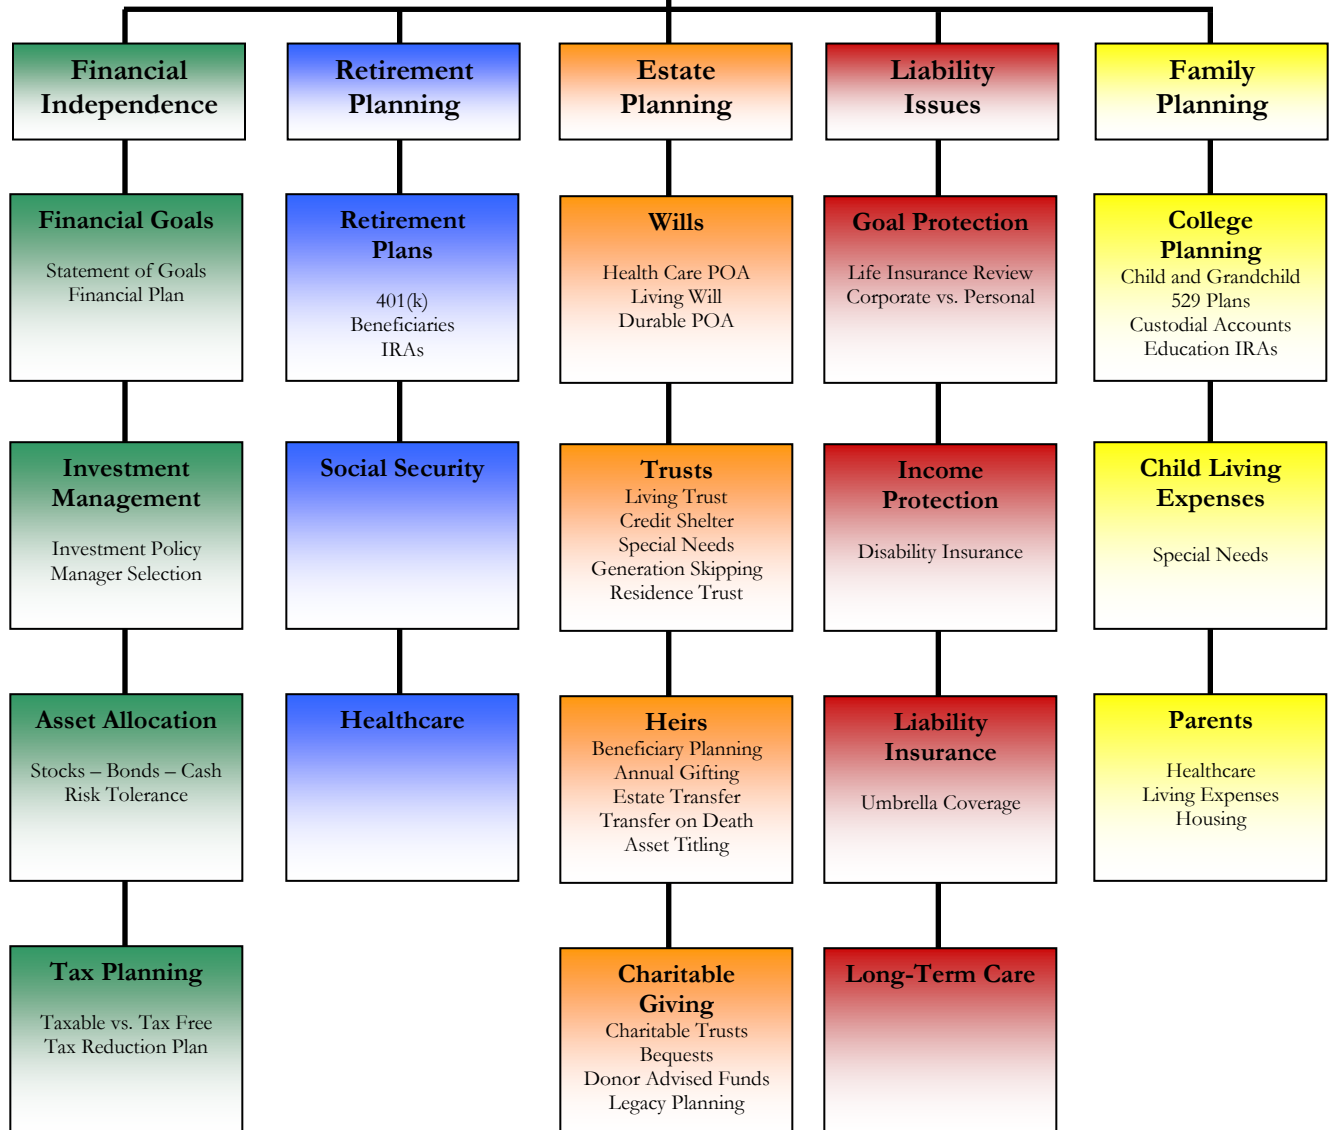

Family Wealth Management

Life Plan

The Estopinal Group
1400 Rocky Ridge Dr. Ste 250
Roseville, CA 95661
(877) 792-3667

BAIRD

Patty Estopinal, CIMA®
Director
Private Wealth Management
(916) 783-6554

Patrick McCusker
Financial Advisor
Private Wealth Management
(916) 783-6556